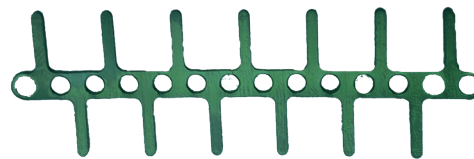

Fast System

Designed by Dr Joseph CHOUKROUN

x1
Boite Fast System
Box Fast System

x1 « Pesto »
Plaque 5 trous
Meshe 5 holes

en option / in option

« Pesto »
Plaque 12 trous
Mesh 12 holes

x2
Pince Kelly
Kelly forceps

x1
Plaque 5 trous
Meshe 5 holes

x1
Pince Fast
Fast Tweezer

x1
Plaque 12 trous
Mesh 12 holes

x1
Tournevis manuel
Manual screwdriver

en option / in option

Plaque 23 trous
Mesh 23 holes

carré / squared L = 22 mm

x1
Tournevis contre angle
Screwdriver contra-angle

x40
Vis autotaraudantes
Self-Tapping Screws

x1
Foret
Drill

4mm - 5mm - 6mm
7mm - 8mm - 9mm
10mm - 11mm

4mm x5 - 5mm x5
6mm x5 - 7mm x5
8mm x5 - 9mm x5
10mm x5 - 11mm x5