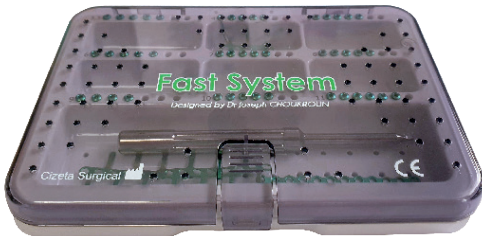

Fast System

Designed by Dr Joseph CHOUKROUN

x1
Boite Fast System
Box Fast System

x1 « Pesto »
Plaque 5 trous
Meshe 5 holes

en option / in option

« Pesto »
Plaque 12 trous
Mesh 12 holes

x2
Pince Kelly
Kelly forceps

x1
Plaque 5 trous
Meshe 5 holes

x1
Pince Fast
Fast Tweezer

x1
Plaque 12 trous
Mesh 12 holes

x1
Tournevis manuel
Manual screwdriver

en option / in option

Plaque 23 trous
Mesh 23 holes

carré / squared L = 22 mm

x2
Sondes Parodontales
Periodontal probes